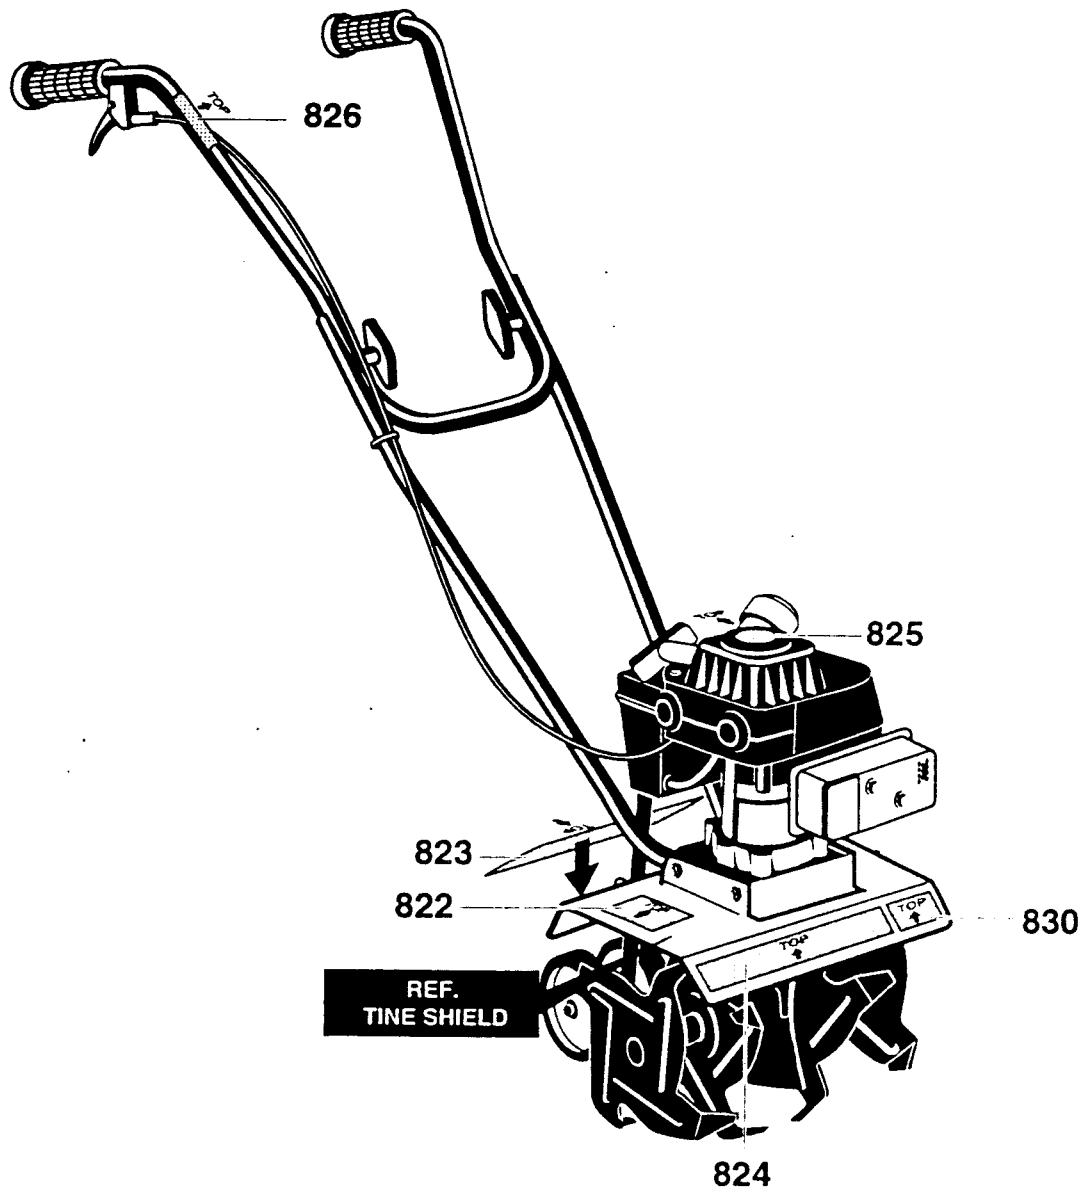

CULTIVATOR PARTS CT20

DECALS

REF. NO.	PART NO.	PART NAME
822	-	REFERENCE ONLY
823	601 00 12 96	DECAL, CAUTION
824	601 00 20 96	DECAL, HUSQVARNA TOP COVER
825	601 00 22 00	DECAL, RECOIL HSING HUSQV.
826	601 00 11 95	DECAL, HOLD RH GRIP
830	601 00 24 67	DECAL, TINE SHIELD CT-20 HUSQV

339945B