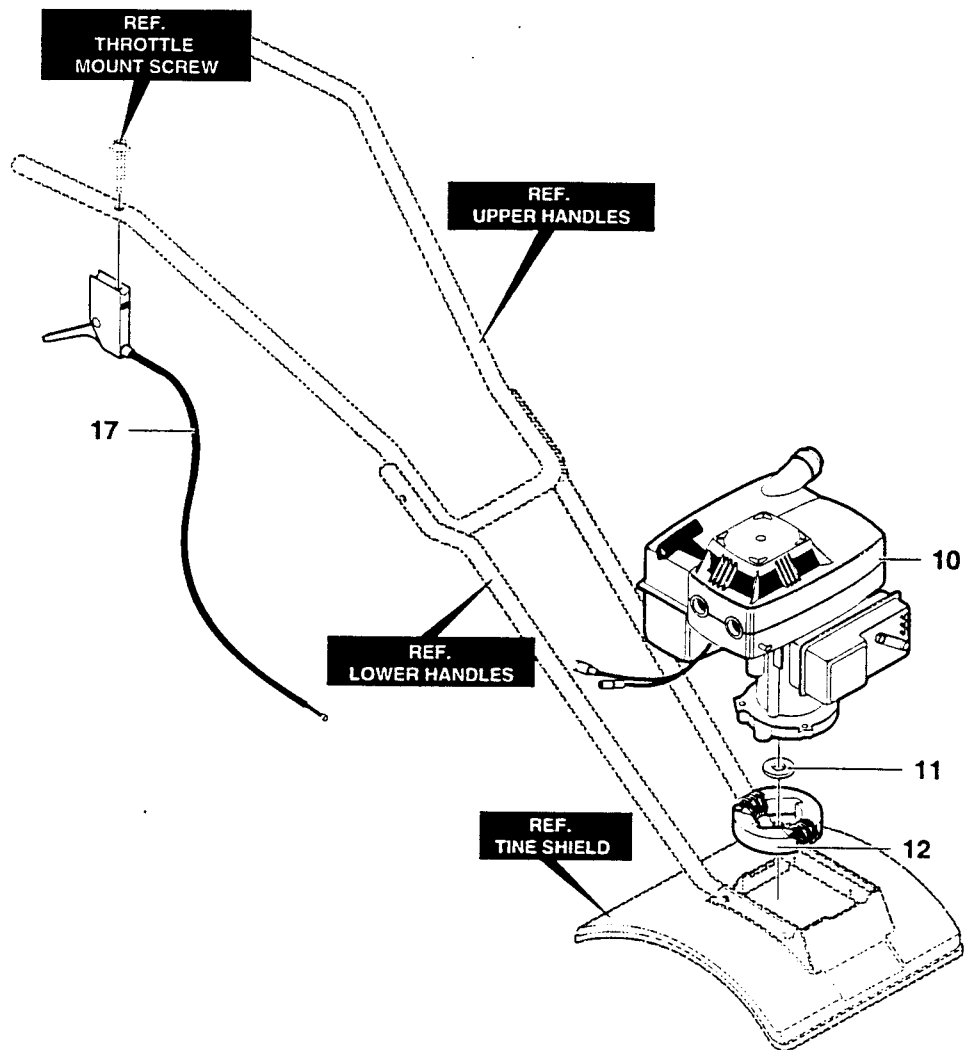

CULTIVATOR PARTS CT20 ENGINE ASSEMBLY

Note: Always use original equipment parts. Use of service/replacement parts other than original parts may void your warranty.

All unnumbered items are interchangeable with opposite side