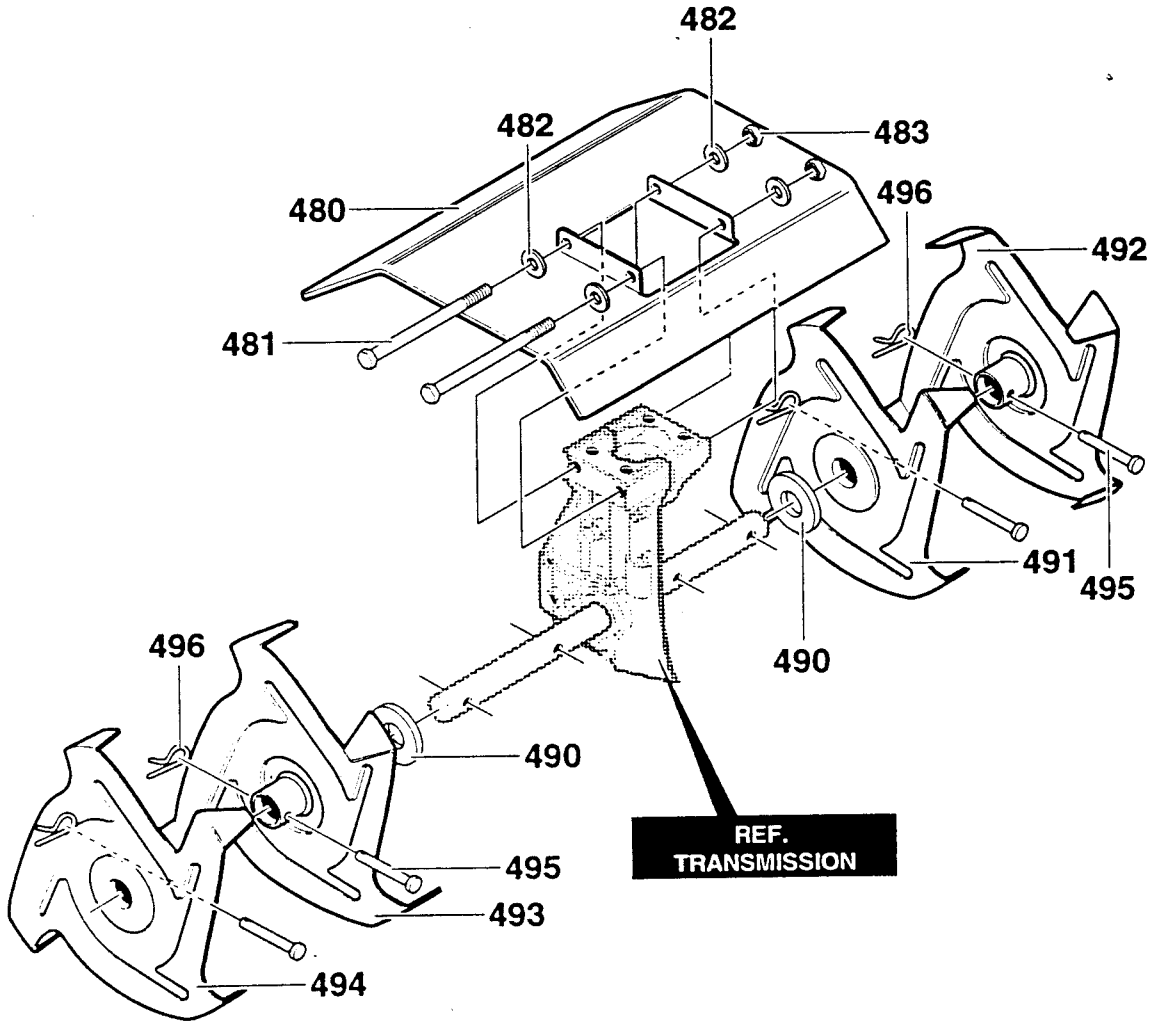

All unnumbered items are interchangeable with opposite side

REF. NO.	PART NO.	PART NAME
10	-	ENGINE, 2.0TEC (See Engine Manual)
11	601 00 06 17	WASHER, FLAT .378X1.25X.06
12	601 00 19 50	ROTOR (SMALLER DIA.)
13	601 00 00 14	WASHER, REGSPTLK.263X.49X.07
14	601 00 12 83	SCREW, 1/4-20X1.75 HHC
17	601 00 12 84	CABLE, THROTTLE, CULTIVATOR
	601 00 24 63	MANUAL, OWNERS

**CULTIVATOR PARTS CT20
TRANSMISSION REPAIR PARTS**

REF. NO.	PART NO.	PART NAME
300	531 30 96-74	TRANSMISSION ASSY.
310	601 00 22 56	BRKT,DEPTH FLAT/WIDE
311	601 00 00 69	SCREW, 1/4-20X1.25 HHC
312	601 00 23 18	NUT, 1/4-20 REGHEXCTRLK

318848C

CULTIVATOR PARTS CT20

TINE SHIELD ASSEMBLY

REF. NO.	PART NO.	PART NAME
480	601 00 12 86	SHIELD, TINE
481	601 00 12 87	SCREW, 1/4-20X5.00 HHC
482	601 00 00 18	WASHER, FLAT .281X .63X.065
483	601 00 23 18	NUT, 1/4-20 REGHEXCTRLK
490	601 00 06 02	WASHER, FELT.68X1.46X.12 WOOL
491	601 00 07 45	TINE, ASSY INNER LH
492	601 00 07 43	TINE, ASSY OUTER LH
493	601 00 07 44	TINE, ASSY INNER RH
494	601 00 07 42	TINE, ASSY OUTER RH
495	601 00 05 99	PIN, CLEVIS .31X1.38
496	601 00 06 04	PIN, HAIR .53DIAX1.62LG

318849D

**CULTIVATOR PARTS CT20
WHEEL ASSEMBLY**

REF. NO.	PART NO.	PART NAME
650	601 00 12 88	WHEEL SUPT,ASSY
660	601 00 18 60	PIN, CLEVIS .321X.75BR
661	601 00 06 04	PIN, HAIR .53DIA X 1.62LG
662	601 00 22 57	TIRE & RIM,SEPU 5.0 X 1.(696)
663	601 00 12 91	NUT, PUSH ON 3/8"