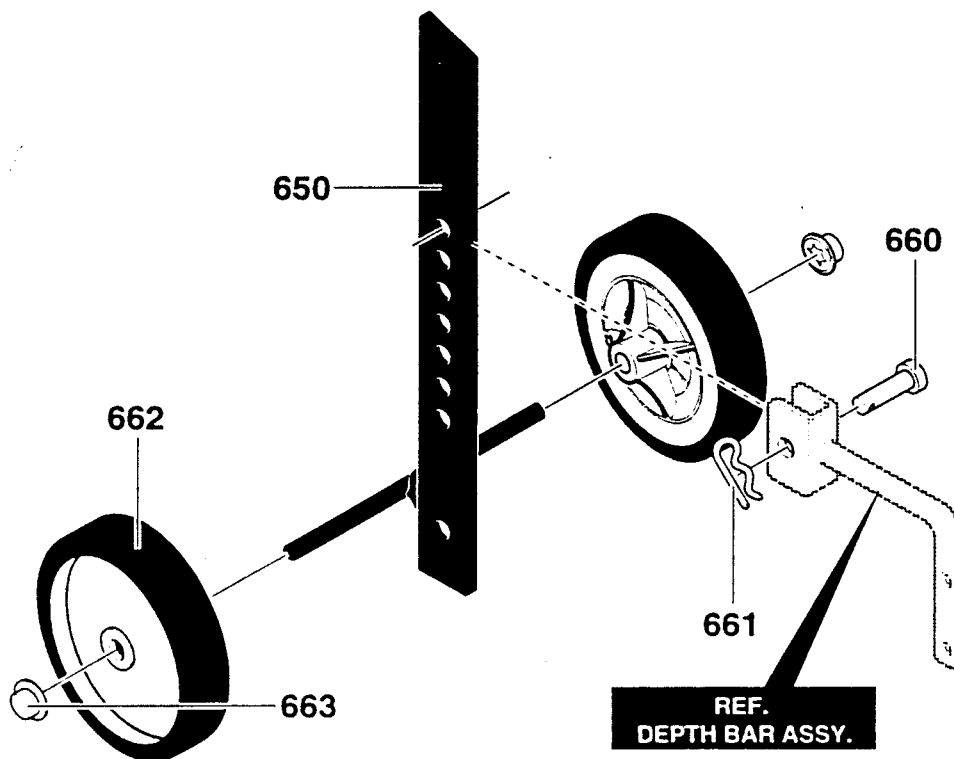

**CULTIVATOR PARTS CT20
TRANSMISSION REPAIR PARTS**

REF. NO.	PART NO.	PART NAME
300	531 30 96-74	TRANSMISSION ASSY.
310	601 00 22 56	BRKT,DEPTH FLAT/WIDE
311	601 00 00 69	SCREW, 1/4-20X1.25 HHC
312	601 00 23 18	NUT, 1/4-20 REGHEXCTRLK

318848C

CULTIVATOR PARTS CT20

TINE SHIELD ASSEMBLY

REF. NO.	PART NO.	PART NAME
480	601 00 12 86	SHIELD, TINE
481	601 00 12 87	SCREW, 1/4-20X5.00 HHC
482	601 00 00 18	WASHER, FLAT .281X .63X.065
483	601 00 23 18	NUT, 1/4-20 REGHEXCTRLK
490	601 00 06 02	WASHER, FELT.68X1.46X.12 WOOL
491	601 00 07 45	TINE, ASSY INNER LH
492	601 00 07 43	TINE, ASSY OUTER LH
493	601 00 07 44	TINE, ASSY INNER RH
494	601 00 07 42	TINE, ASSY OUTER RH
495	601 00 05 99	PIN, CLEVIS .31X1.38
496	601 00 06 04	PIN, HAIR .53DIAX1.62LG

318849D

**CULTIVATOR PARTS CT20
WHEEL ASSEMBLY**

REF. NO.	PART NO.	PART NAME
650	601 00 12 88	WHEEL SUPT,ASSY
660	601 00 18 60	PIN, CLEVIS .321X.75BR
661	601 00 06 04	PIN, HAIR .53DIA X 1.62LG
662	601 00 22 57	TIRE & RIM,SEPU 5.0 X 1.(696)
663	601 00 12 91	NUT, PUSH ON 3/8"

318852F

CULTIVATOR PARTS CT20

REMOTE STOP ASSEMBLY

REF. NO.	PART NO.	PART NAME
950	601 00 22 58	SWITCH ASSEMBLY
951	601 00 12 99	PLATE, INDICATOR
953	601 00 24 65	BRACKET, SWITCH
954	601 00 13 07	LOCKWASHER
955	601 00 13 04	SWITCH
956	601 00 24 66	BRACKET, SWITCH
957	601 00 22 59	DÉCAL, ON-OFF
980	601 00 22 60	KILL SWITCH ASSEMBLY
990	601 00 06 28	TIE CABLE