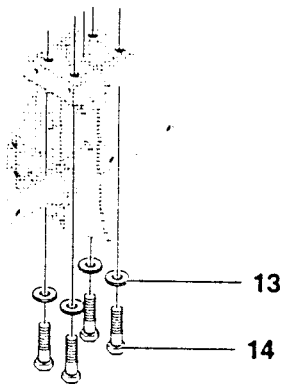

All unnumbered items are interchangeable with opposite side

REF. NO.	PART NO.	PART NAME
10	-	ENGINE, 2.0TEC (See Engine Manual)
11	601 00 06 17	WASHER, FLAT .378X1.25X.06
12	601 00 19 50	ROTOR (SMALLER DIA.)
13	601 00 00 14	WASHER, REGSPTLK.263X.49X.07
14	601 00 12 83	SCREW, 1/4-20X1.75 HHC
17	601 00 12 84	CABLE, THROTTLE, CULTIVATOR
	601 00 24 63	MANUAL, OWNERS

**CULTIVATOR PARTS CT20
TRANSMISSION REPAIR PARTS**

REF. NO.	PART NO.	PART NAME
300	531 30 96-74	TRANSMISSION ASSY.
310	601 00 22 56	BRKT,DEPTH FLAT/WIDE
311	601 00 00 69	SCREW, 1/4-20X1.25 HHC
312	601 00 23 18	NUT, 1/4-20 REGHEXCTRLK

318848C

CULTIVATOR PARTS CT20

TINE SHIELD ASSEMBLY

REF. NO.	PART NO.	PART NAME
480	601 00 12 86	SHIELD, TINE
481	601 00 12 87	SCREW, 1/4-20X5.00 HHC
482	601 00 00 18	WASHER, FLAT .281X .63X.065
483	601 00 23 18	NUT, 1/4-20 REGHEXCTRLK
490	601 00 06 02	WASHER, FELT.68X1.46X.12 WOOL
491	601 00 07 45	TINE, ASSY INNER LH
492	601 00 07 43	TINE, ASSY OUTER LH
493	601 00 07 44	TINE, ASSY INNER RH
494	601 00 07 42	TINE, ASSY OUTER RH
495	601 00 05 99	PIN, CLEVIS .31X1.38
496	601 00 06 04	PIN, HAIR .53DIAX1.62LG

318849D

**CULTIVATOR PARTS CT20
WHEEL ASSEMBLY**

REF. NO.	PART NO.	PART NAME
650	601 00 12 88	WHEEL SUPT,ASSY
660	601 00 18 60	PIN, CLEVIS .321X.75BR
661	601 00 06 04	PIN, HAIR .53DIA X 1.62LG
662	601 00 22 57	TIRE & RIM,SEPU 5.0 X 1.(696)
663	601 00 12 91	NUT, PUSH ON 3/8"