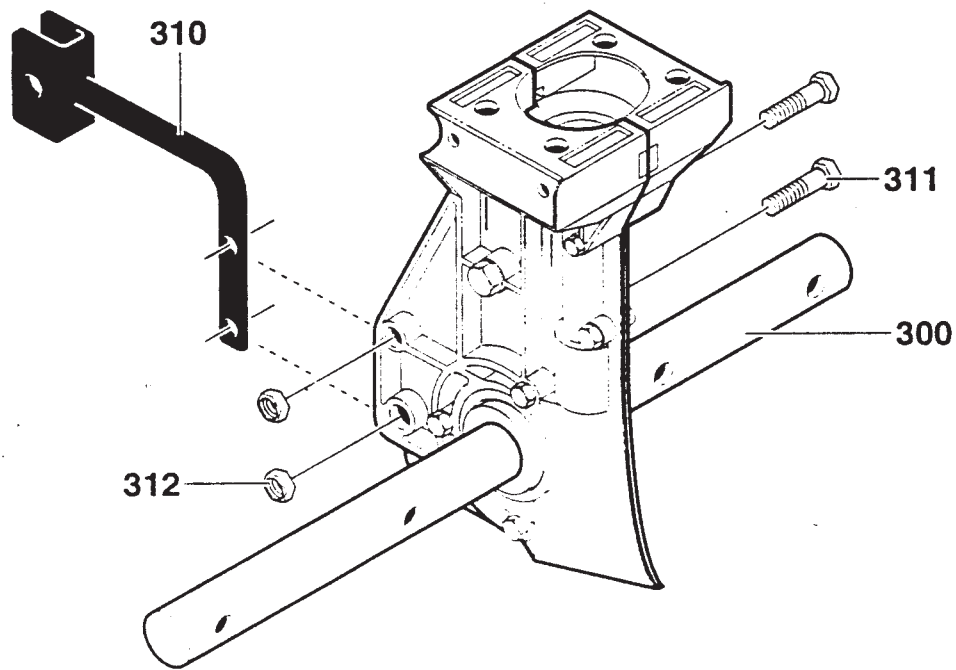

H Husqvarna

CT20

Spare Parts
Pièces Détachées

Owner's Manual 601 00 24 63
Reference No. 711783

CULTIVATOR PARTS CT20 ENGINE ASSEMBLY

Note: Always use original equipment parts. Use of service/replacement parts other than original parts may void your warranty.

All unnumbered items are interchangeable with opposite side

REF. NO.	PART NO.	PART NAME
10	-	ENGINE, 2.0TEC (See Engine Manual)
11	601 00 06 17	WASHER, FLAT .378X1.25X.06
12	601 00 19 50	ROTOR (SMALLER DIA.)
13	601 00 00 14	WASHER, REGSPTLK.263X.49X.07
14	601 00 12 83	SCREW, 1/4-20X1.75 HHC
17	601 00 12 84	CABLE, THROTTLE, CULTIVATOR
	601 00 24 63	MANUAL, OWNERS

**CULTIVATOR PARTS CT20
TRANSMISSION REPAIR PARTS**

REF. NO.	PART NO.	PART NAME
300	531 30 96-74	TRANSMISSION ASSY.
310	601 00 22 56	BRKT,DEPTH FLAT/WIDE
311	601 00 00 69	SCREW, 1/4-20X1.25 HHC
312	601 00 23 18	NUT, 1/4-20 REGHEXCTRLK

318848C

CULTIVATOR PARTS CT20

TINE SHIELD ASSEMBLY

REF. NO.	PART NO.	PART NAME
480	601 00 12 86	SHIELD, TINE
481	601 00 12 87	SCREW, 1/4-20X5.00 HHC
482	601 00 00 18	WASHER, FLAT .281X .63X.065
483	601 00 23 18	NUT, 1/4-20 REGHEXCTRLK
490	601 00 06 02	WASHER, FELT.68X1.46X.12 WOOL
491	601 00 07 45	TINE, ASSY INNER LH
492	601 00 07 43	TINE, ASSY OUTER LH
493	601 00 07 44	TINE, ASSY INNER RH
494	601 00 07 42	TINE, ASSY OUTER RH
495	601 00 05 99	PIN, CLEVIS .31X1.38
496	601 00 06 04	PIN, HAIR .53DIAX1.62LG