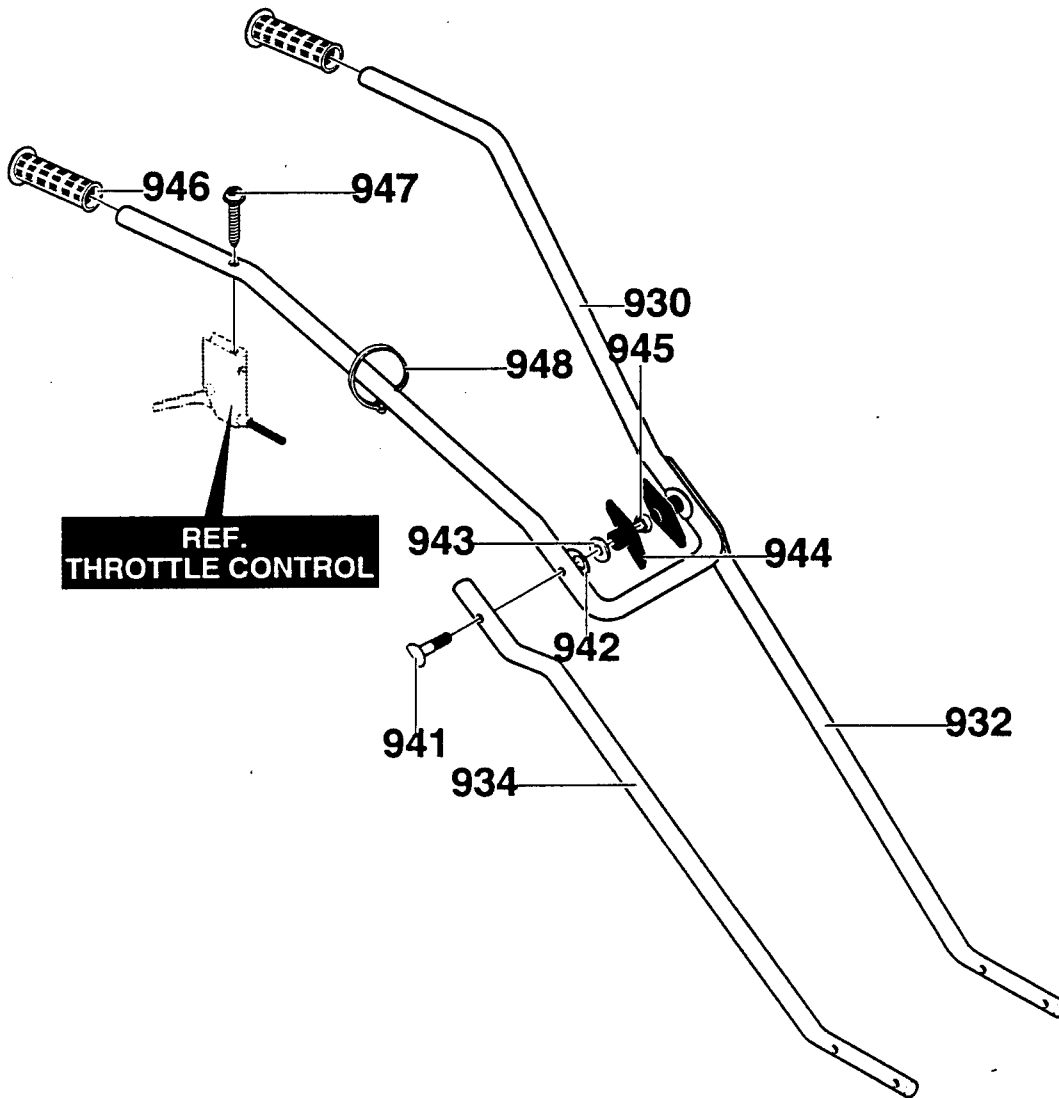

318849D

**CULTIVATOR PARTS CT20
WHEEL ASSEMBLY**

REF. NO.	PART NO.	PART NAME
650	601 00 12 88	WHEEL SUPT,ASSY
660	601 00 18 60	PIN, CLEVIS .321X.75BR
661	601 00 06 04	PIN, HAIR .53DIA X 1.62LG
662	601 00 22 57	TIRE & RIM,SEPU 5.0 X 1.(696)
663	601 00 12 91	NUT, PUSH ON 3/8"

318852F

CULTIVATOR PARTS CT20

REMOTE STOP ASSEMBLY

REF. NO.	PART NO.	PART NAME
950	601 00 22 58	SWITCH ASSEMBLY
951	601 00 12 99	PLATE, INDICATOR
953	601 00 24 65	BRACKET, SWITCH
954	601 00 13 07	LOCKWASHER
955	601 00 13 04	SWITCH
956	601 00 24 66	BRACKET, SWITCH
957	601 00 22 59	DÉCAL, ON-OFF
980	601 00 22 60	KILL SWITCH ASSEMBLY
990	601 00 06 28	TIE CABLE

341421C

CULTIVATOR PARTS CT20

DECALS

REF. NO.	PART NO.	PART NAME
822	-	REFERENCE ONLY
823	601 00 12 96	DECAL, CAUTION
824	601 00 20 96	DECAL, HUSQVARNA TOP COVER
825	601 00 22 00	DECAL, RECOIL HSING HUSQV.
826	601 00 11 95	DECAL, HOLD RH GRIP
830	601 00 24 67	DECAL, TINE SHIELD CT-20 HUSQV

339945B

**CULTIVATOR PARTS CT20
HANDLE ASSEMBLY**

REF. NO.	PART NO.	PART NAME
930	601 00 22 62	HANDLE, UPPER .75X18GASTEEL
932	601 00 22 63	HANDLE, LOWER LH
934	601 00 22 64	HANDLE, LOWER RH
941	601 00 12 94	BOLT, 5/16-18X1.63 CARRSP
942	601 00 23 12	WASHER,.343IDX1.0X.062 FORM
943	601 00 00 19	WASHER, FLAT .344X .69X.065
944	601 00 06 84	KNOB, T 2BLADE W/516-18 NUT
945	601 00 00 12	NUT, 5/16-18 REGHEX
946	601 00 06 18	GRIP, HAND
947	601 00 12 15	SCREW, 10-16X1.50 WAHHTAP
948	601 00 06 28	TIE, CABLE BLACK NYLON 5.62L