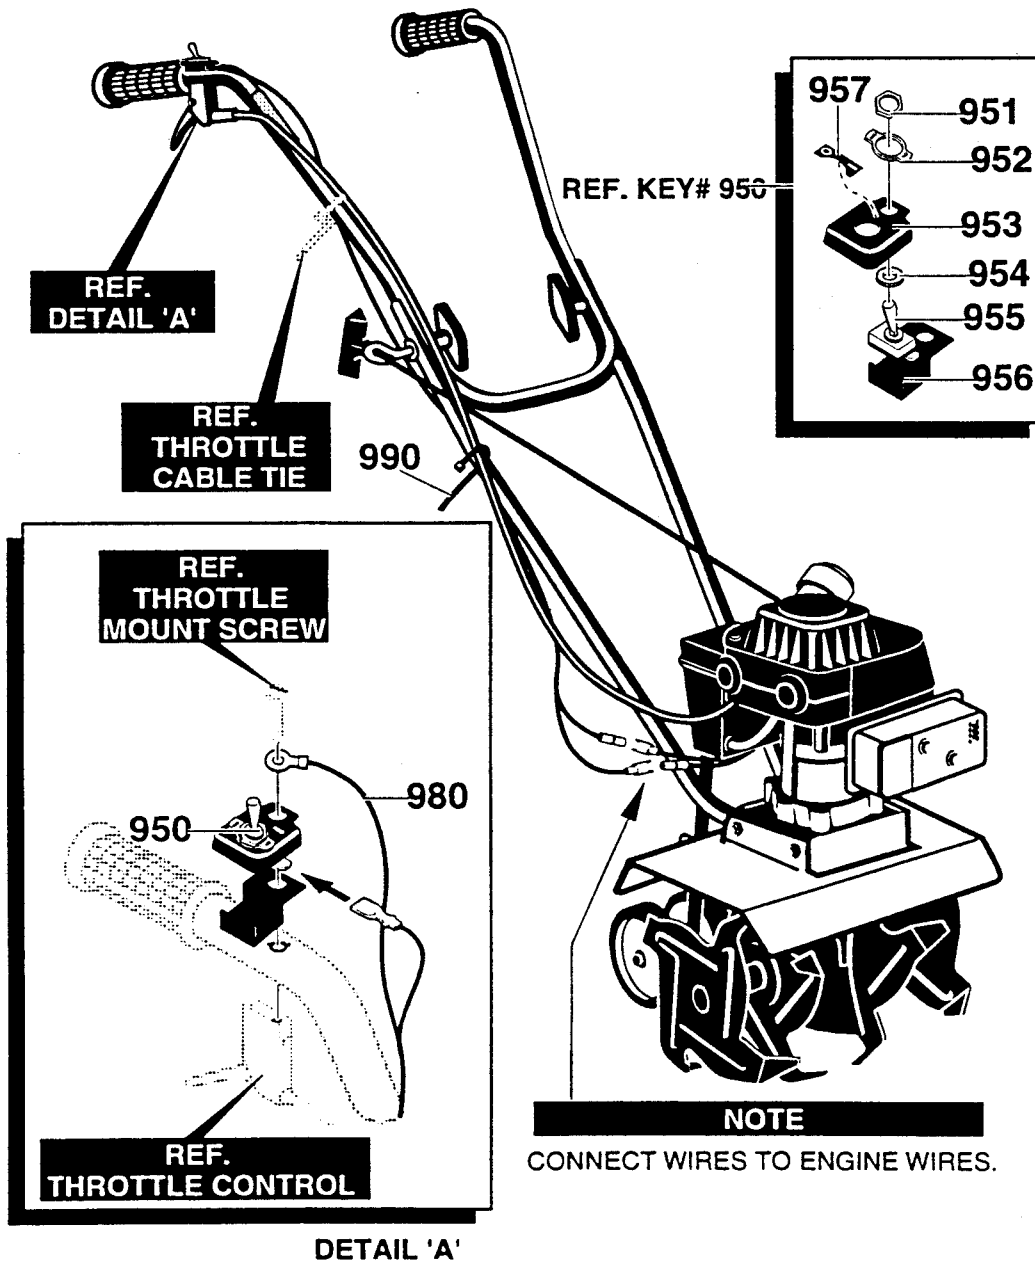

318848C

CULTIVATOR PARTS CT20

TINE SHIELD ASSEMBLY

REF. NO.	PART NO.	PART NAME
480	601 00 12 86	SHIELD, TINE
481	601 00 12 87	SCREW, 1/4-20X5.00 HHC
482	601 00 00 18	WASHER, FLAT .281X .63X.065
483	601 00 23 18	NUT, 1/4-20 REGHEXCTRLK
490	601 00 06 02	WASHER, FELT.68X1.46X.12 WOOL
491	601 00 07 45	TINE, ASSY INNER LH
492	601 00 07 43	TINE, ASSY OUTER LH
493	601 00 07 44	TINE, ASSY INNER RH
494	601 00 07 42	TINE, ASSY OUTER RH
495	601 00 05 99	PIN, CLEVIS .31X1.38
496	601 00 06 04	PIN, HAIR .53DIAX1.62LG

318849D

**CULTIVATOR PARTS CT20
WHEEL ASSEMBLY**

REF. NO.	PART NO.	PART NAME
650	601 00 12 88	WHEEL SUPT,ASSY
660	601 00 18 60	PIN, CLEVIS .321X.75BR
661	601 00 06 04	PIN, HAIR .53DIA X 1.62LG
662	601 00 22 57	TIRE & RIM,SEPU 5.0 X 1.(696)
663	601 00 12 91	NUT, PUSH ON 3/8"

318852F

CULTIVATOR PARTS CT20

REMOTE STOP ASSEMBLY

REF. NO.	PART NO.	PART NAME
950	601 00 22 58	SWITCH ASSEMBLY
951	601 00 12 99	PLATE, INDICATOR
953	601 00 24 65	BRACKET, SWITCH
954	601 00 13 07	LOCKWASHER
955	601 00 13 04	SWITCH
956	601 00 24 66	BRACKET, SWITCH
957	601 00 22 59	DÉCAL, ON-OFF
980	601 00 22 60	KILL SWITCH ASSEMBLY
990	601 00 06 28	TIE CABLE

339945B

**CULTIVATOR PARTS CT20
HANDLE ASSEMBLY**

REF. NO.	PART NO.	PART NAME
930	601 00 22 62	HANDLE, UPPER .75X18GASTEEL
932	601 00 22 63	HANDLE, LOWER LH
934	601 00 22 64	HANDLE, LOWER RH
941	601 00 12 94	BOLT, 5/16-18X1.63 CARRSP
942	601 00 23 12	WASHER,.343IDX1.0X.062 FORM
943	601 00 00 19	WASHER, FLAT .344X .69X.065
944	601 00 06 84	KNOB, T 2BLADE W/516-18 NUT
945	601 00 00 12	NUT, 5/16-18 REGHEX
946	601 00 06 18	GRIP, HAND
947	601 00 12 15	SCREW, 10-16X1.50 WAHHTAP
948	601 00 06 28	TIE, CABLE BLACK NYLON 5.62L